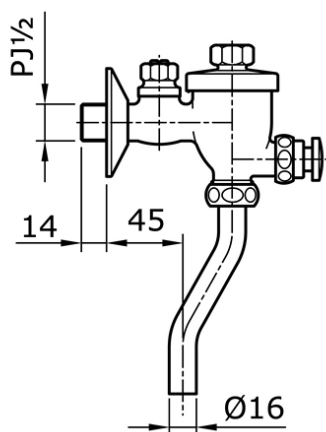

T60S

IDR 1,420,000.00

Min Water Pressure: 0.05 MPa

Max Water Pressure: 0.75 MPa

Flow Rate: 15.0 Lpm

Some products may not be available in your area

Prices indicated are manufacturer's suggested retail price, prices may change anytime without notice.